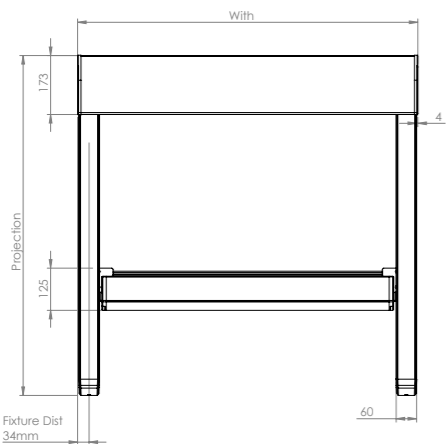

Maxizip

Face Fit Installation

The Issey MaxiZip Series

In these series the MaxiZip & the MaxiZip Pergo with the optional extension of the Vario-Valence, makes these systems very flexible and adaptable to the site installation requirements and customised to your design and taste.

The robust design can make the system most suitable for high wind and coastal areas that is aesthetic and compact in looks

APPLICATIONS - MAXIZIP

- Sunroom
- Large Skylight
- Pergola
- Greenhouse

FEATURES

- Tensioned fabric to minimise flapping in the wind
- Guided fixed track for minimalist appearance
- Motorised for simple operation
- Full automation and smart-home options are available
- Sleek, elegant design blends works with any décor
- Over 200 colours available
- Designer graphic options