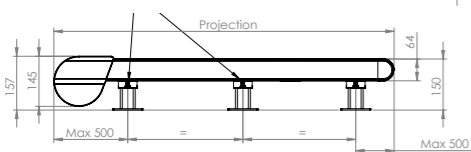

Maxizip

Face Fit Installation