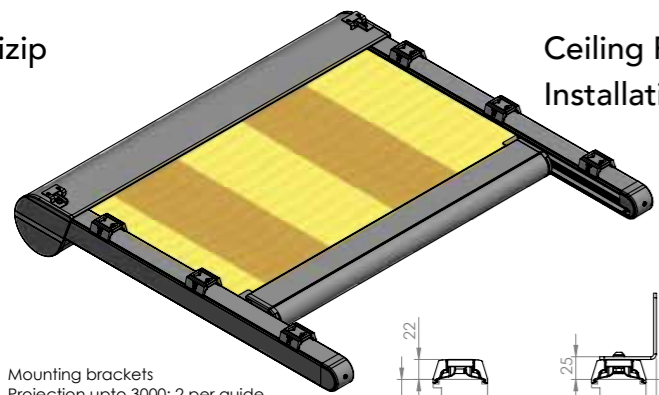

Important sizes and measurements

Maxizip

Ceiling Fit Installation

Mounting brackets
Projection upto 3000: 2 per guide
Projection 3000-4500: 3 per guide
Projection 4500-5000: 4 per guide

Hook for easy mounting