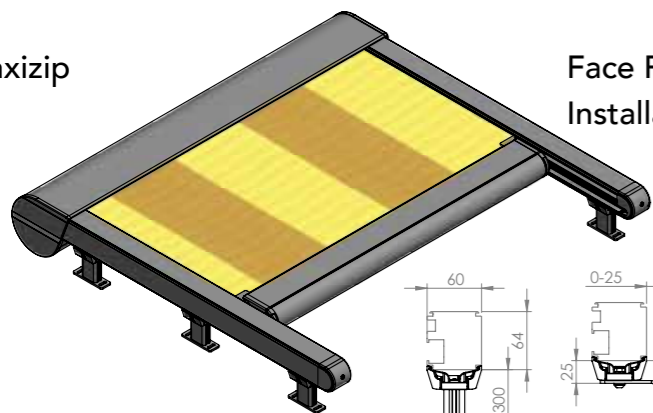

Maxizip

Face Fit Installation

The Issey MaxiZip Series

In these series the MaxiZip & the MaxiZip Pergo with the optional extension of the Vario-Valence, makes these systems very flexible and adaptable to the site installation requirements and customised to your design and taste.

The robust design can make the system most suitable for high wind and coastal areas that is aesthetic and compact in looks

APPLICATIONS - MAXIZIP

- Sunroom
- Large Skylight
- Pergola
- Greenhouse

FEATURES

- Tensioned fabric to minimise flapping in the wind
- Guided fixed track for minimalist appearance
- Motorised for simple operation
- Full automation and smart-home options are available
- Sleek, elegant design blends works with any décor
- Over 200 colours available
- Designer graphic options