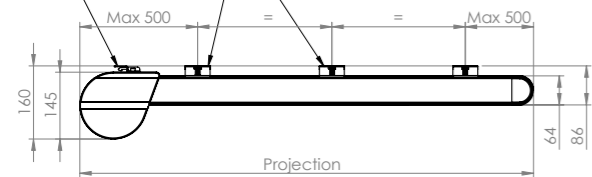

## Important sizes and measurements

### Ceiling Fit Installation

Mounting brackets  
Projection upto 3000: 2 per guide  
Projection 3000-4500: 3 per guide  
Projection 4500-5000: 4 per guide

Hook for easy mounting