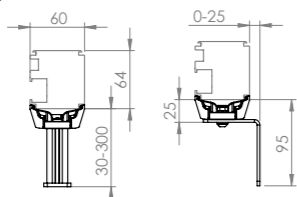

Maxizip

Face Fit Installation