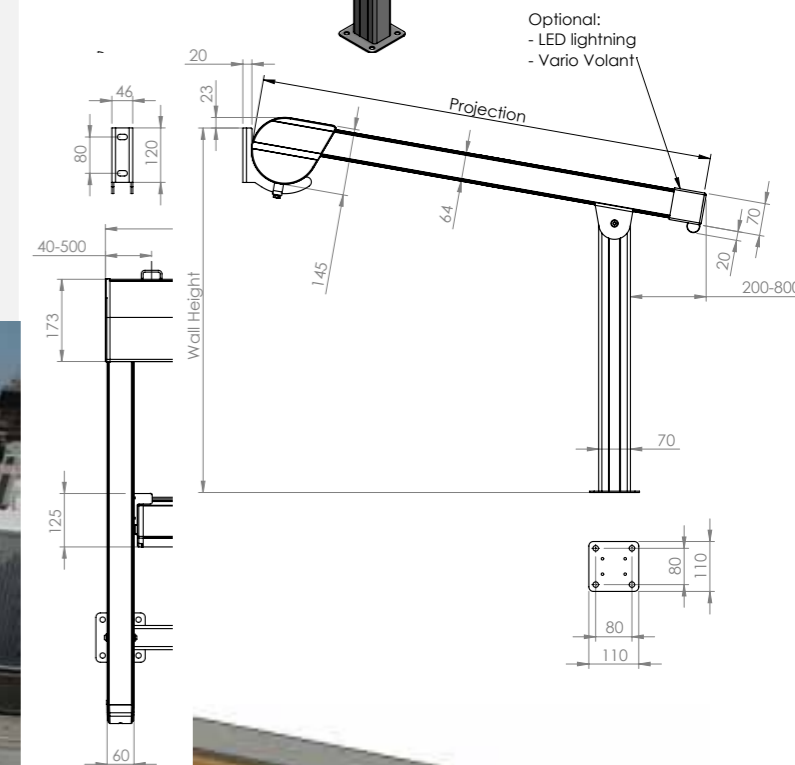

Optional:
- LED lighting
- Vario Valant