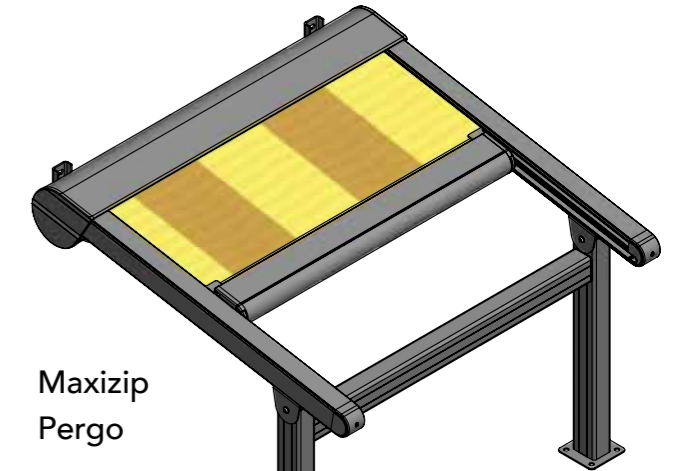

Important sizes and measurements

Maxizip Pergo