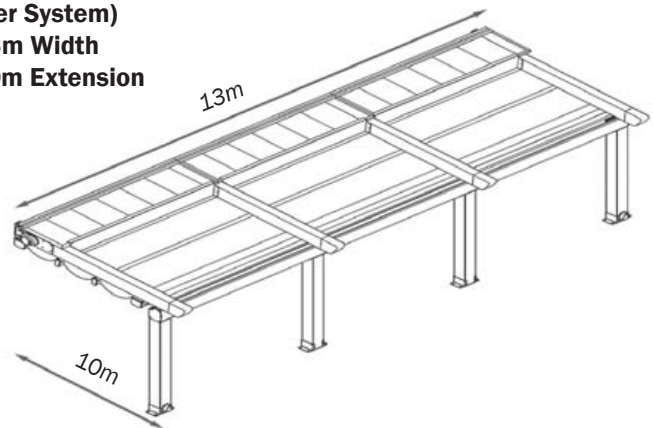

**Contact Shadeform today to learn more  
08 8354 2116**

*The Lion Hotel*

*Torrens Arms Hotel*

*Maison Design Centre*

**WATERPROOF RETRACTABLE ROOF**

Fabric	100% Waterproof PVC with PVDF Topcoat
Frame	Aluminium Powdercoated (or Anodising)
Electronics	Somfy Motor and Wireless Remote Control
Wind Rating	117 km/hr
PVC waterproof fabric has a 5 year warranty. All electronics have 5 year manufactures warranty.	

**Max Dimensions**

(Per System)  
**13m Width**  
**10m Extension**

- ◆ Custom made to suit area
- ◆ Waterproof PVC Fabric
  - ◆ Lighting Options
  - ◆ Range of Colours

enquiries@shadeform.com.au  
 www.shadeform.com.au  
 phone: (08) 8354 2116