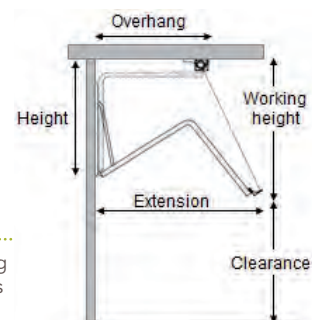

Unicom Variations

Unicom Eave Arm - Ideal for shading areas with eaves

Please contact issey to discuss your needs further or to arrange a measure and quote.

Freecall 1800 070 000 • www.issey.com.au • sales@issey.com.au

sydney • melbourne • brisbane • adelaide • perth

WARRANTY Issey confidently gives a 5-year warranty on all of its products. Issey produces Australian designed and manufactured products that are reliable, contemporary and lifestyle enhancing. Our valuable advice is a result of numerous years of experience dealing with a multitude of Australian sun problems. Issey services begin from the design of the product and continue through to the maintenance of each sun shading system, providing professional and accountable service to every customer.

Details subject to improvement at any time without notice ©