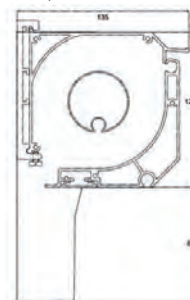

Installation Methods

Each situation is unique and requires different methods of installation. Issey's own installers will create the most suitable method for your application.

- Face Fit
- Side Fit

Headbox Sizes & Size Limits

Slimline powdercoated Robust Powdercoated Arms extruded aluminium box The spring loaded drop arms unobtrusively protects allow for a maximum angle and prolongs the life of the system.

- Width 770mm - 6000mm
- Drop 1500mm - 2050mm (Arm length 800mm -1400mm)