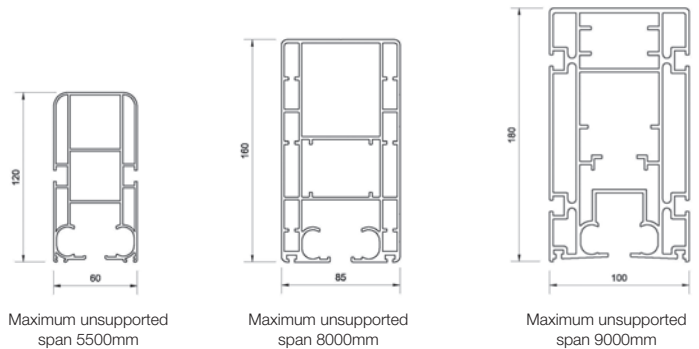

## Fasteners

- Stainless Steel Bolts, Nuts and Screws

Maximum unsupported span 5500mm

Maximum unsupported span 8000mm

Maximum unsupported span 9000mm

Picture above applies to systems with a projection up to 5500mm