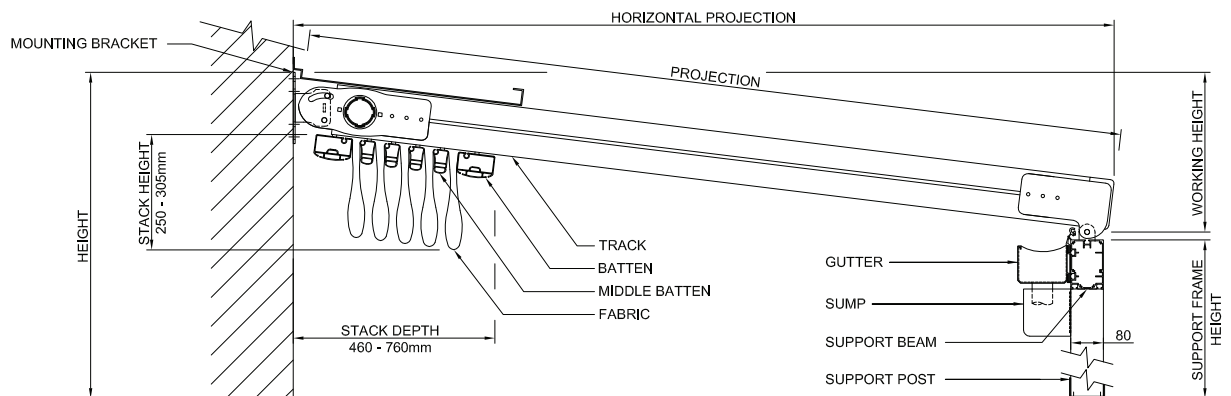

## Fasteners

- Stainless Steel Bolts, Nuts and Screws

Maximum unsupported span 5500mm

Maximum unsupported span 8000mm

Maximum unsupported span 9000mm

Picture above applies to systems with a projection up to 5500mm